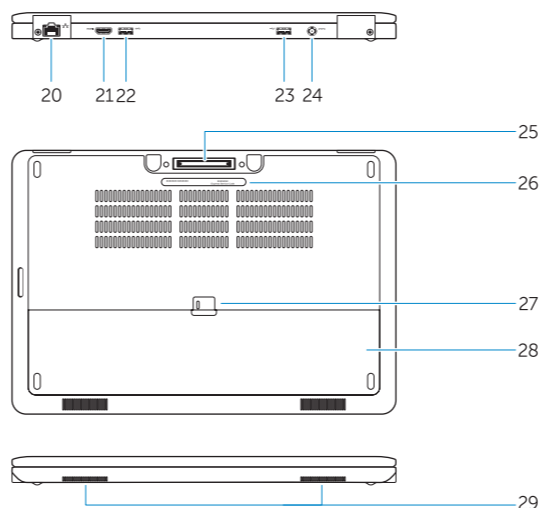

## Features

Caractéristiques | Funcionalidades | Özellikler | المميزات

1. Battery-status light
2. Hard-drive activity light
3. Power-status light
4. Microphones
5. Camera
6. Camera-status light
7. Hard-drive activity light
8. Battery-status light
9. Wireless-status light
10. Security-cable slot
11. Power button
12. Mini-DisplayPort connector
13. USB 3.0 connector
14. Headset connector
15. Memory card reader
16. Contactless smart-card reader / Near Field Communication (NFC) reader (optional)
17. Fingerprint reader (optional)
18. Touchpad
19. Smart card reader (optional)
20. Network connector
21. HDMI connector
22. USB 3.0 connector
23. USB 3.0 connector with PowerShare
24. Power connector
25. Dock connector (optional)
26. Service-tag label
27. Battery release latch
28. Battery
29. Speakers